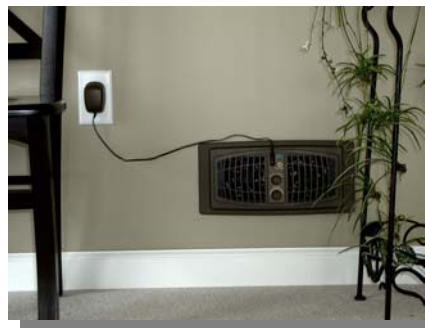

Brown Wall Mount